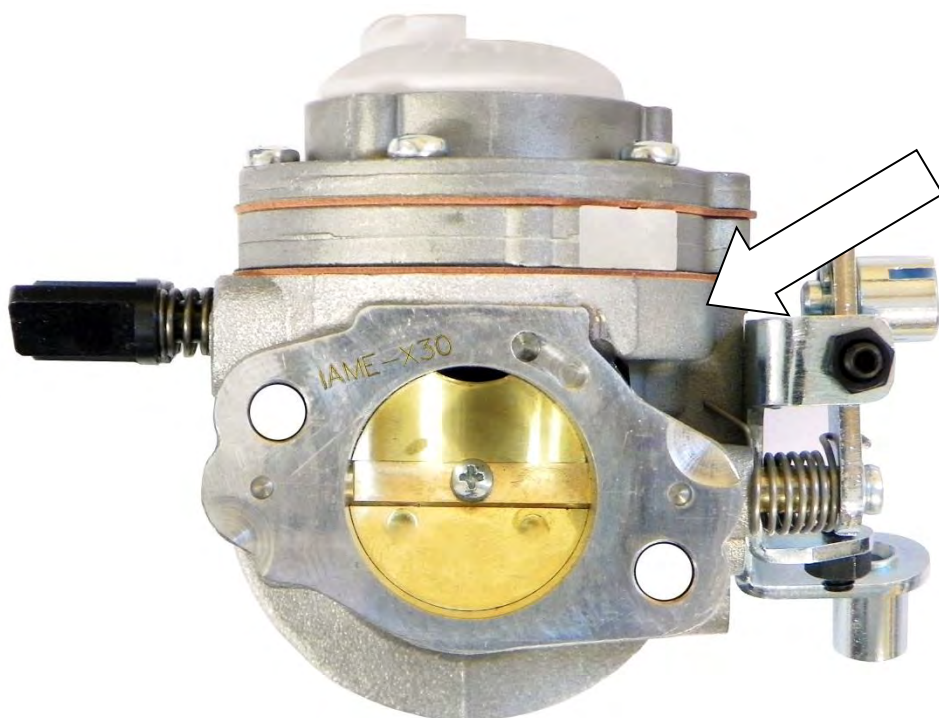

Rif.	DESCRIPTION	
1	COVER SCREW	VIS COUVERCLE
2	FILTER COVER	COUVERCLE FILTRE
3	COVER GASKET	JOINT COUVERCLE
4	FUEL SCREEN FILTER	FILTRE CARBURANT
5	BODY SCREW	VIS CORPS CARBURATEUR
6	VALVE BODY	CORPS VALVE
7	PUMP DIAPHRAGM	MEMBRANE POMPE
8	PUMP DIAPHRAGM GASKET	JOINT MEMBRANE POMPE
9	PUMP BODY	CORPS POMPE
10	DIAPHRAGM	MEMBRANE PRINCIPALE
11	DIAPHRAGM GASKET	JOINT MEMBRANE PRINCIP.
12	NEEDLE LOW SPEED	VIS REGLAGE MINIMUM
13	NEEDLE SPRING	RESSORT VIS REGLAGE
14	NEEDLE WASHER	RONDELLE VIS REGLAGE
15	NEEDLE O-RING	ANNEAU VIS REGLAGE
16	NEEDLE HIGH SPEED	VIS REGLAGE MAXIMUM
17	SCREW LEVER	VIS LEVIER
18	NEEDLE VALVE	POINTEAU COMPLET
19	LEVER PIN	AXE
20	INLET LEVER	LEVIER
21	INLET LEVER SPRING	RESSORT LEVIER
22	THROTTLE SHUTTER SCREW	VIS FIXATION PAPILLON
23	THROTTLE SHUTTER	PAPILLON CARBURATEUR
24	SHAFT RETAINING RING	ANNEAU AXE
25	BRACKET	ETRIER COMPLET
26	SHAFT SHUTTER	AXE COMPLET PAPILLON
27	SHAFT SPRING	RESSORT RENVOI AXE
28	BRACKET SCREW	VIS FIXATION ETRIER
29	PLUG	BOUCHON
30	BOLT	ECROU FIXATION CARBUR.

BRACKET CABLE & LIMITER
SOPORTE Y TOPE DEL CABLE DE GAS

IN ALTERNATIVE

ALTERNATIVE FIXING FLANGE (EngineSide)
VISTA ALTERNATIVA FIJACIÓN MOTOR

Old version - while stocks last
Versión antigua – mientras duren stocks